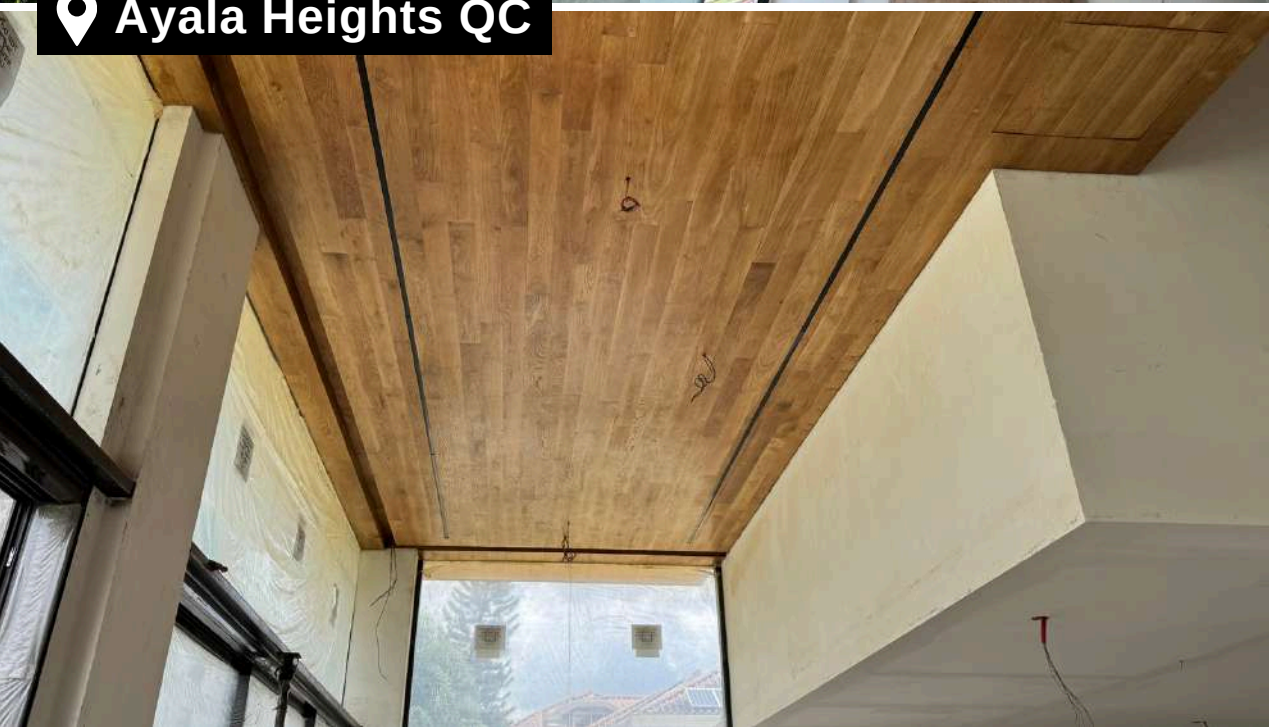

📍 Ayala Heights QC

The image shows the interior of a timber warehouse. The ceiling and walls are made of light-colored spruce wood, featuring a prominent grain and knots. The ceiling is composed of horizontal planks, while the walls are made of vertical planks. A large, square wooden pillar supports the ceiling. Several woven, basket-like pendant lights hang from the ceiling, each suspended by a thin black cord. The background shows a lush green landscape with banana plants and other tropical vegetation under a cloudy sky. A dark green tarp is visible on the right side of the frame.