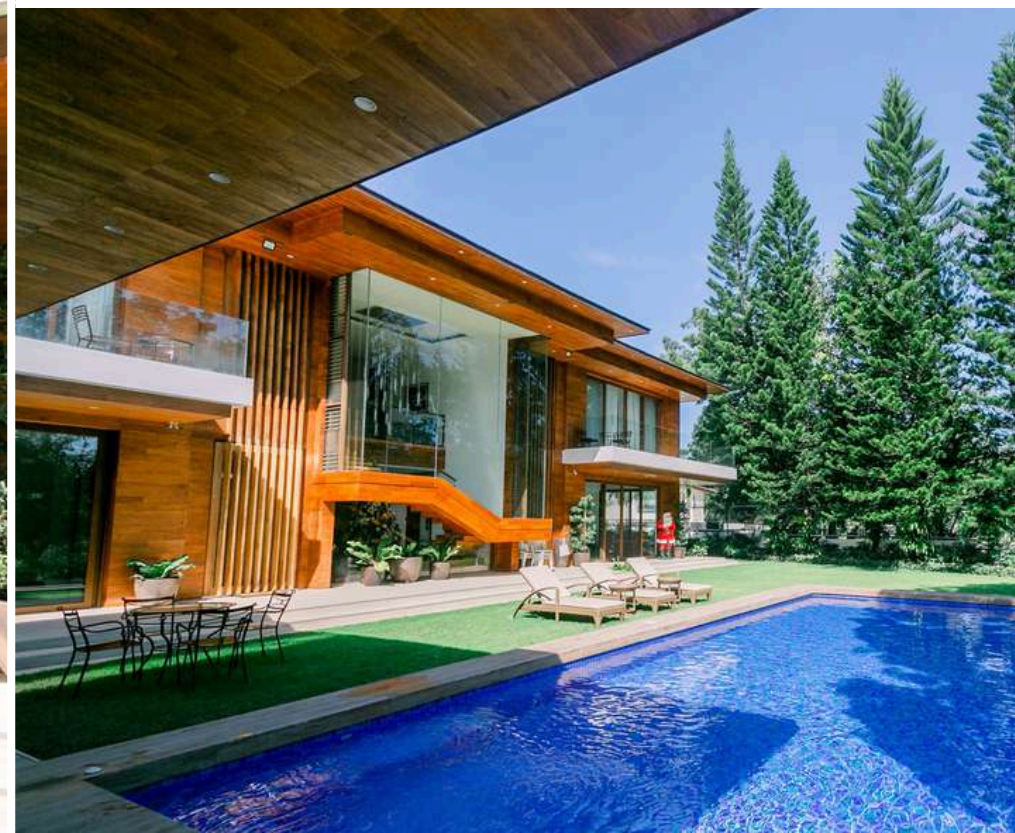

Tongue and Groove (T&G)

Smooth Face
Wood Planks

Grooved Wood Planks

Merbau Cladding

📍 Ibiza Beach Club, Cebu

Teak Wood

📍 Ayala, Alabang

Teak Wood

📍 Ayala Heights QC

The image shows the interior of a timber warehouse. The ceiling and walls are made of light-colored spruce wood, featuring a prominent grain and knots. The ceiling is composed of horizontal planks, while the walls are made of vertical planks. A large, square wooden pillar supports the ceiling. Several woven, basket-like pendant lights hang from the ceiling, each suspended by a thin black cord. The background shows a lush green landscape with banana plants and other tropical vegetation under a cloudy sky. A dark green tarp is visible on the right side of the frame.