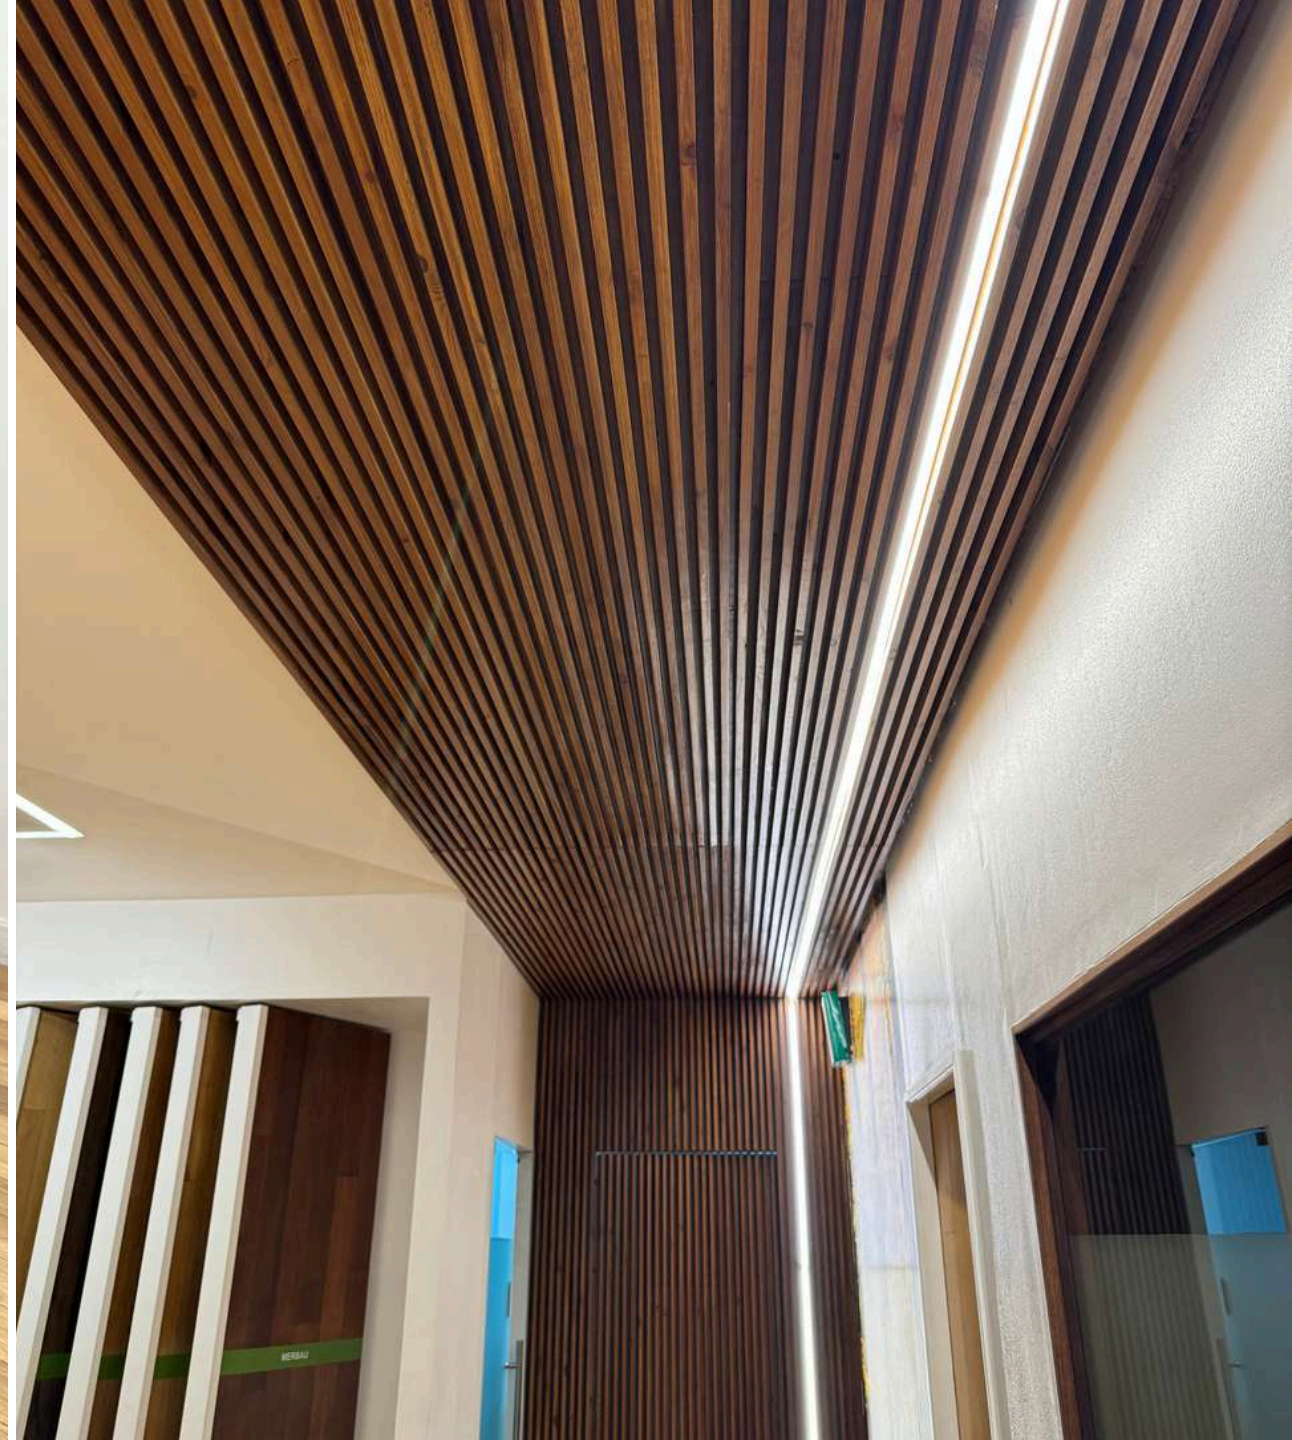

Fluted Pine wood

📍 FILTRA Timber Showroom, Makati City