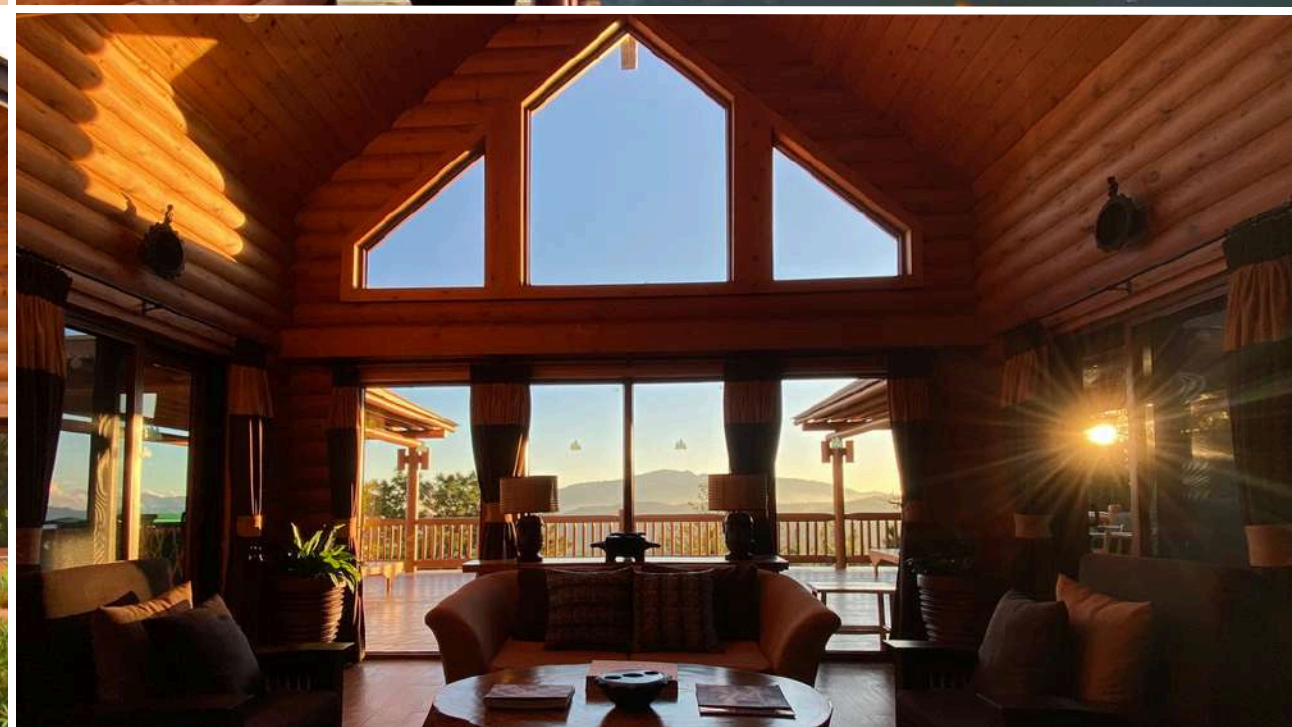

Half logs - Pine wood

📍 Alphaland - Baguio