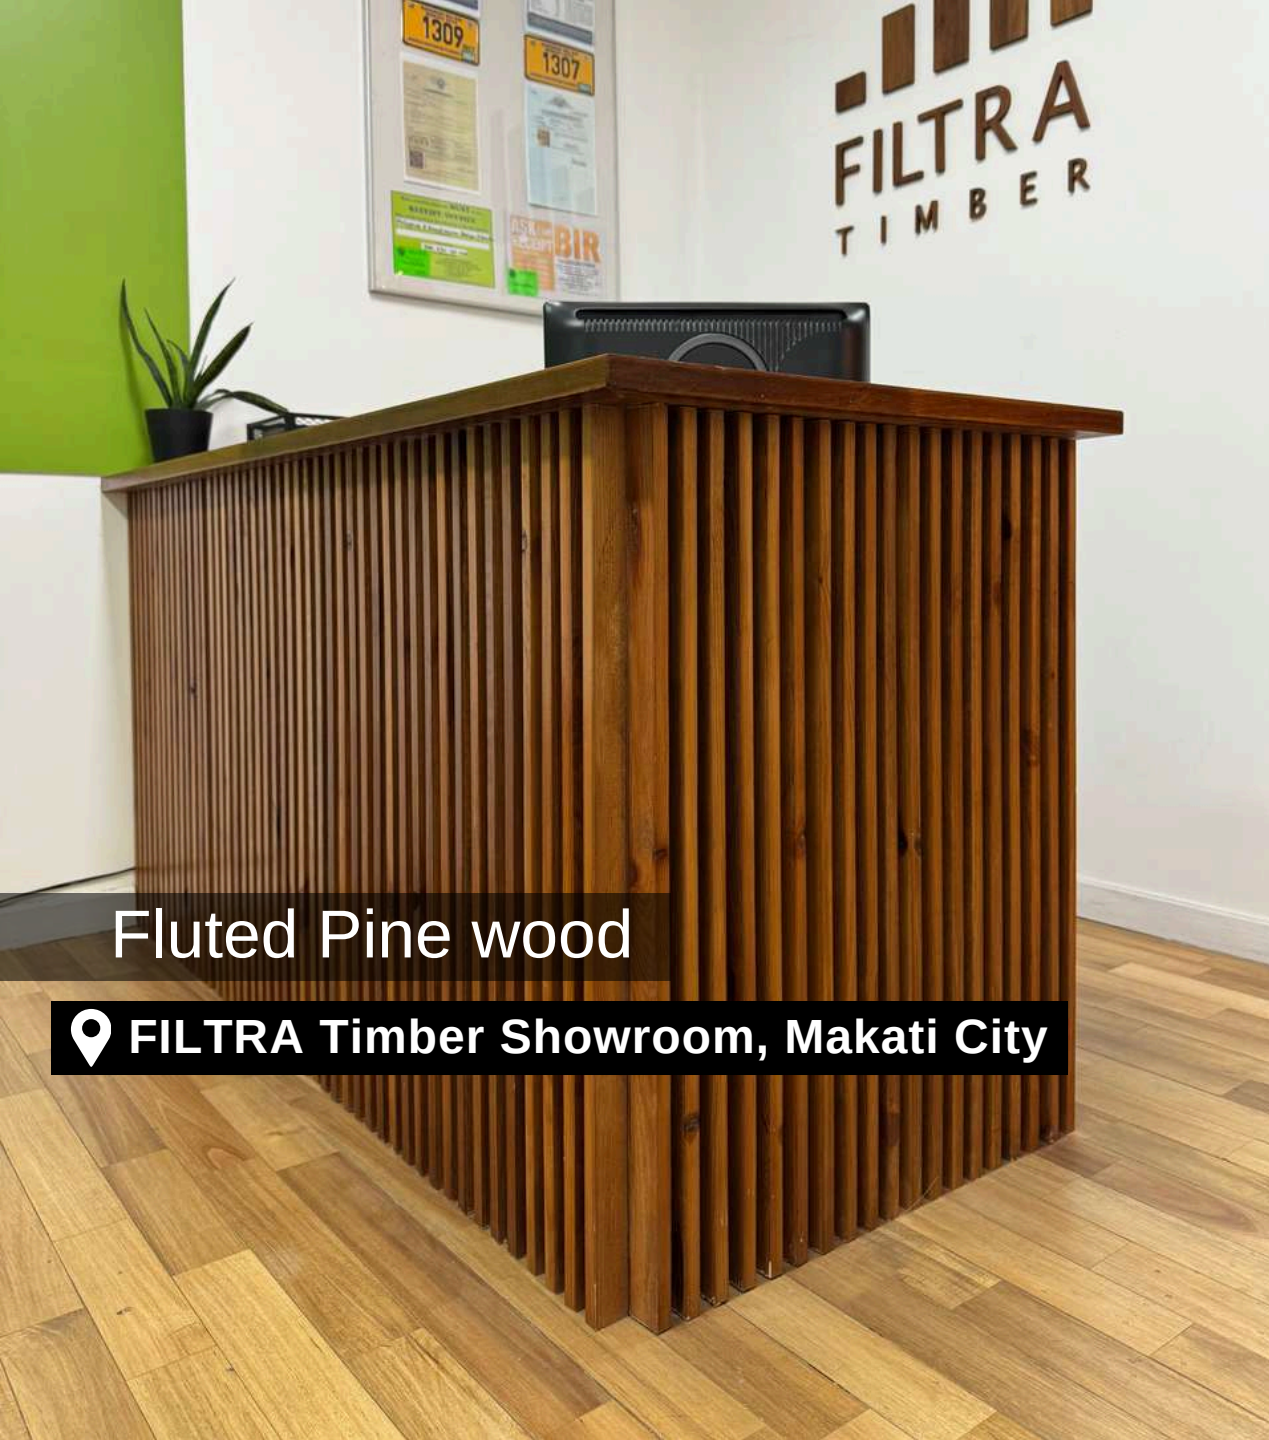

Fluted Pine wood

📍 FILTRA Timber Showroom, Makati City