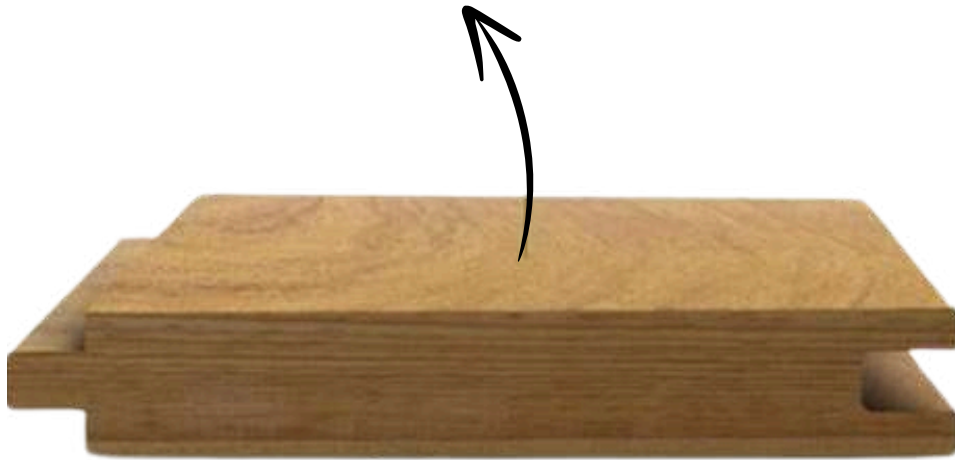

Tongue and Groove (T&G)

Smooth Face
Wood Planks

Grooved Wood Planks

Merbau Cladding

📍 Ibiza Beach Club, Cebu

Teak Wood

📍 Ayala, Alabang

Teak Wood

📍 Ayala Heights QC

The image shows the interior of a timber warehouse. The ceiling and walls are made of light-colored spruce wood, featuring a prominent grain and knots. The ceiling is composed of horizontal planks, while the walls are made of vertical planks. A large, square wooden pillar supports the ceiling. Several woven, basket-like pendant lights hang from the ceiling, each suspended by a thin black cord. The background shows a lush green landscape with banana plants and other tropical vegetation under a cloudy sky. A dark green tarp is visible on the right side of the frame.