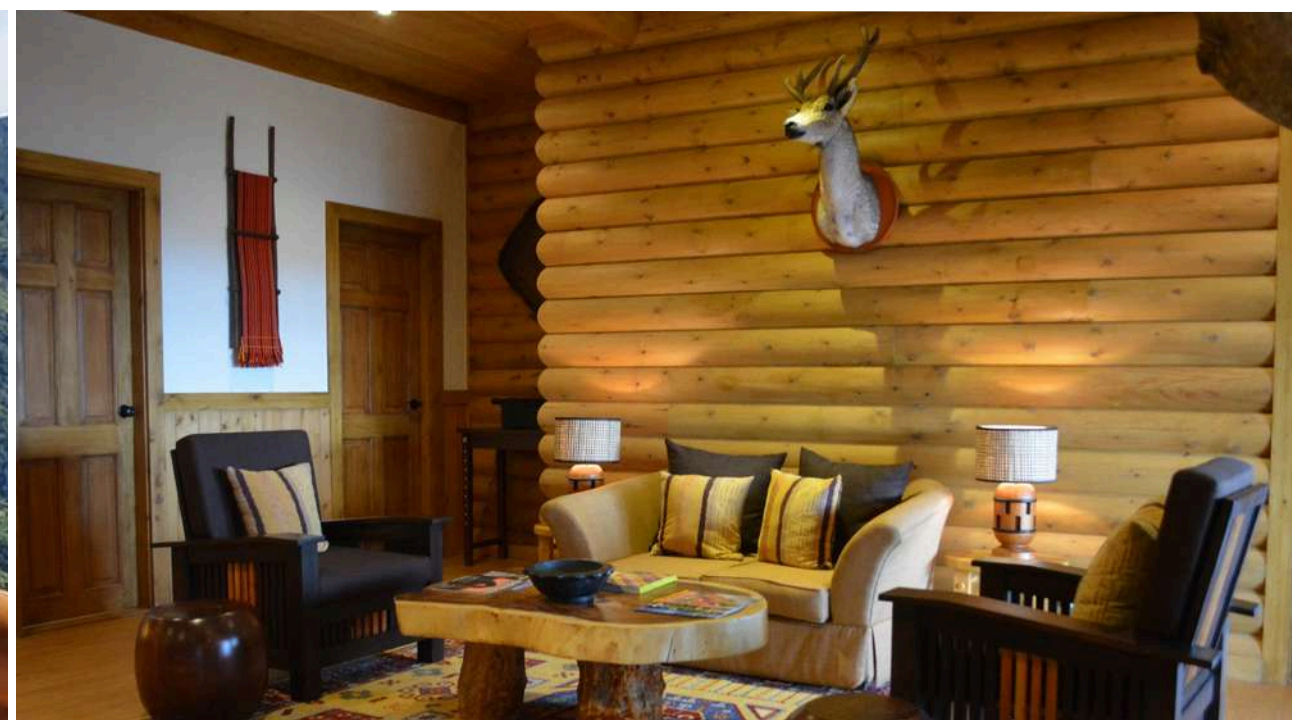

Half logs - Pine wood

📍 Alphaland - Baguio