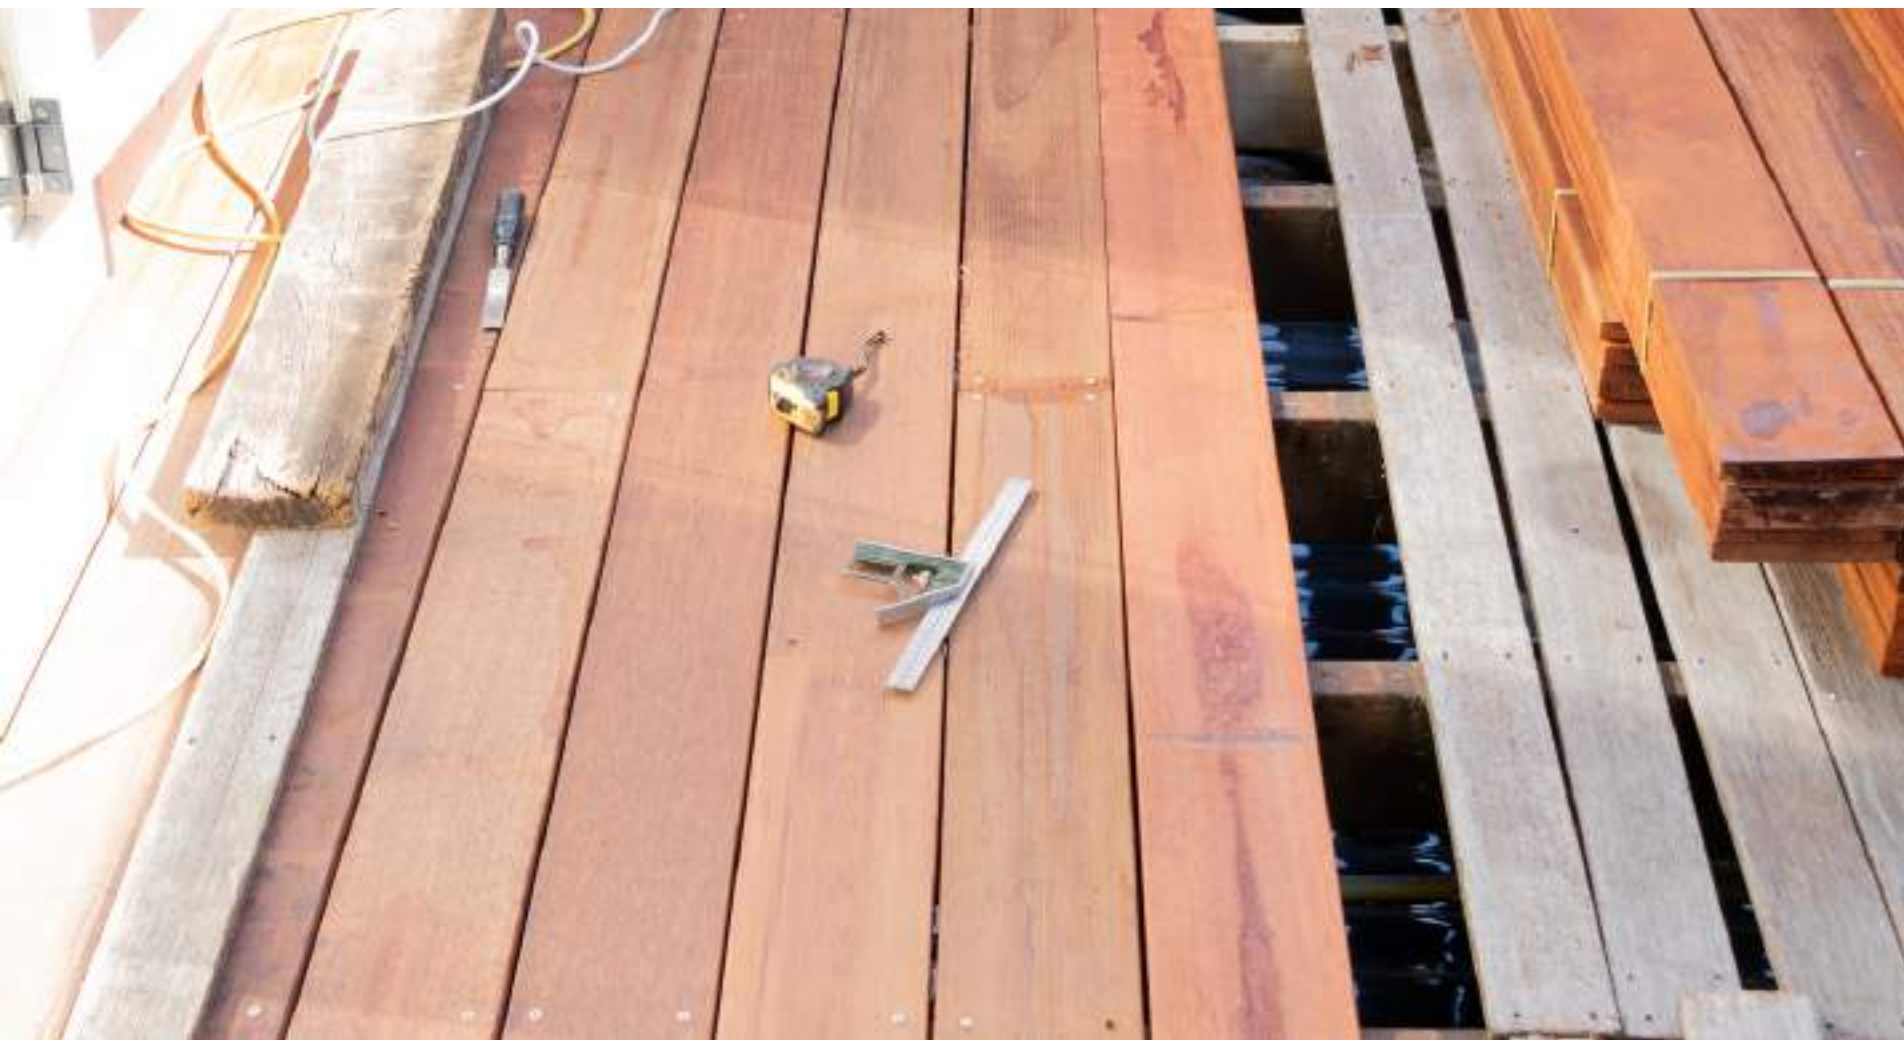

Preparation of the Slab

- Make sure that the ground is acceptably sloped underneath the deck to eliminate standing water under the structure and the slope is directly to the canal or floor drain.

SOLIDWOOD[®]
Natural - Durable - Sustainable

Installation of wood nailers over concrete

- The minimum thickness of wood nailer which can be used over a slab is 19mm. Attach the wood nailers to the slabs using pre-drill sleeves pins only.

SOLIDWOOD[®]
Natural - Durable - Sustainable

Fastening Hardwood Decking

- Usage of fasteners or screws crafted of anything other than 305 or higher-grade stainless steel will result in unattractive discoloration and blemishes to the wood surrounding the fastener.
- Pre-drilling is required when attaching deck boards to prevent splitting, which can damage the deck boards and cause them to become loose over time. The pilot hole should be the same diameter as the shank of the screw, and slightly deeper than the length of the screw.