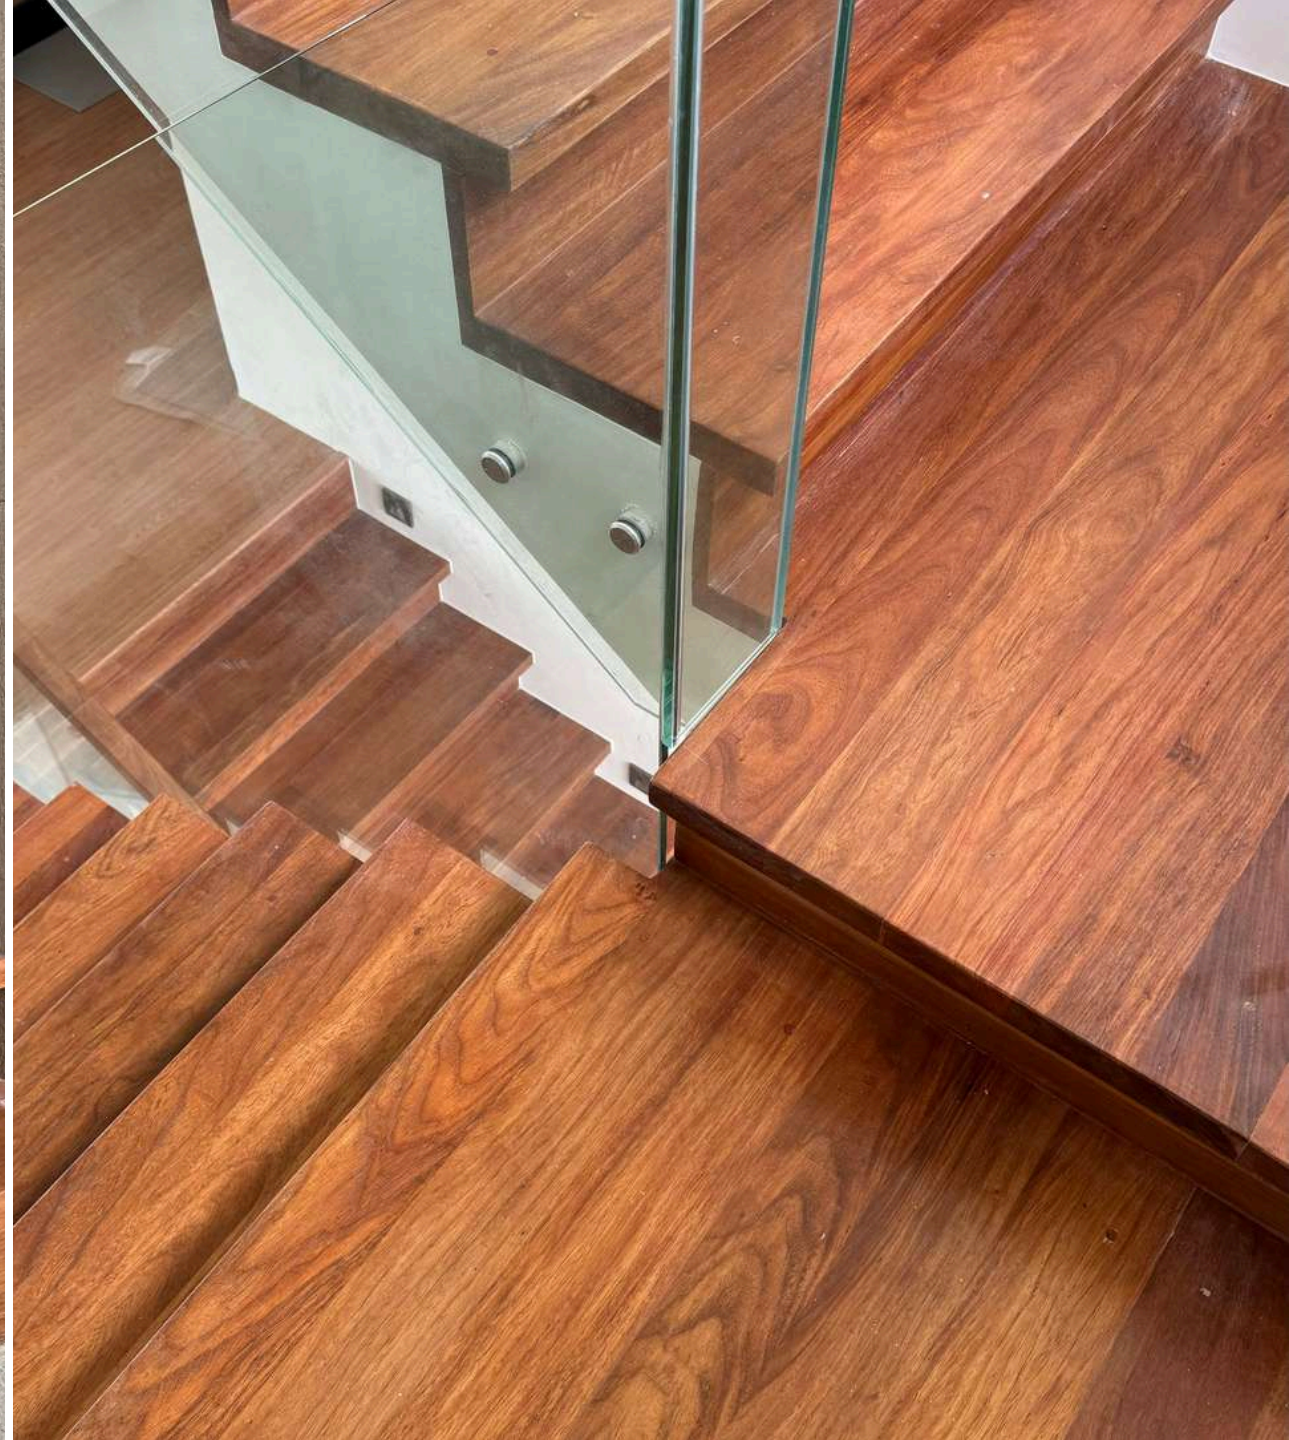

Rosewood

📍 Nuvali, Laguna