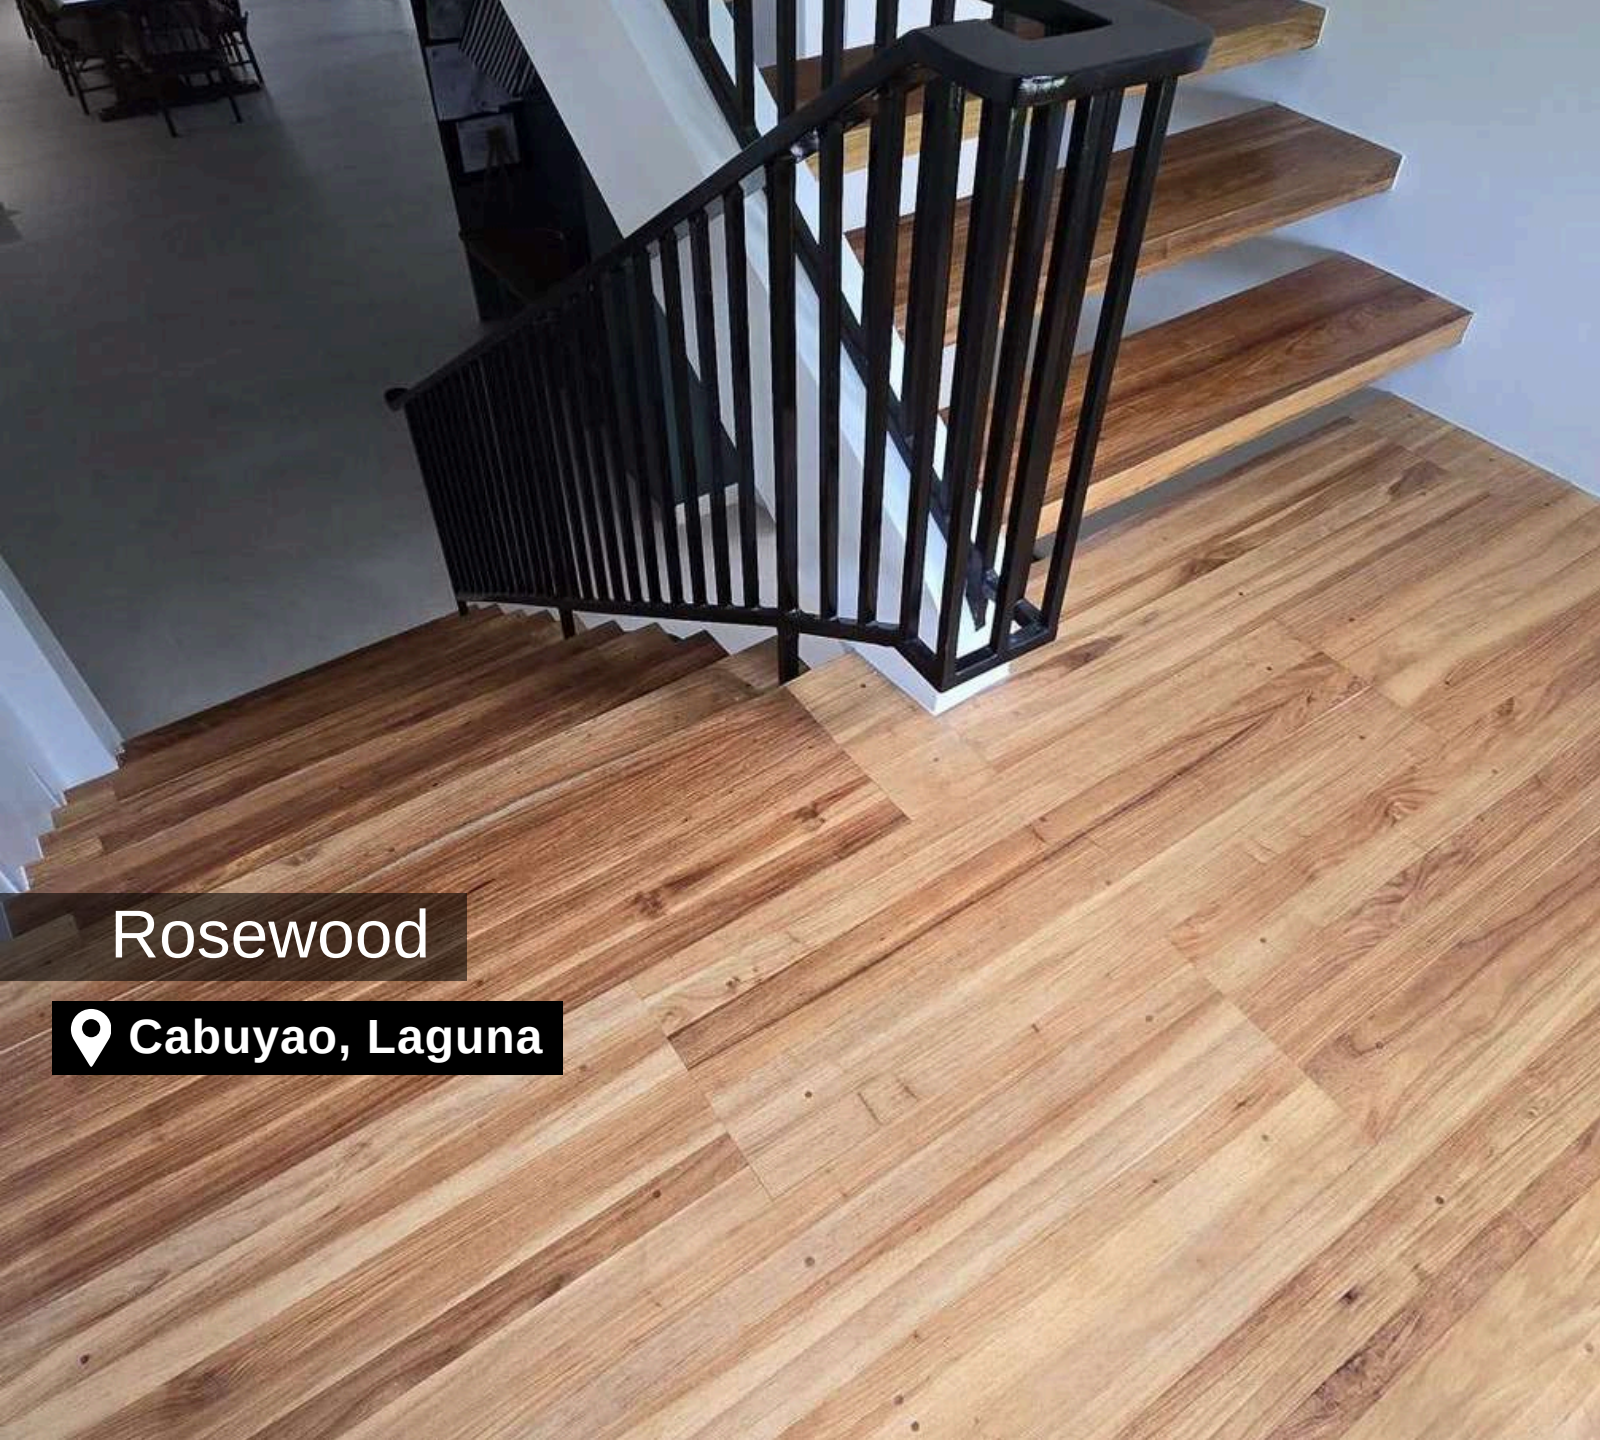

SOLIDWOOD
www.solidwood.ph

AVAILABLE SOLID STEPS

WHITE OAK

PNG ROSEWOOD

MERANTI

ACCACIA

MERBAU

SOLID EDGE-GLUED AND SOLID ONE-PIECE WOOD PLANK

→ Solid Edge-glued

- Versatile thickness and width options. Highly resistant to warping. Suitable for all wood types.

→ Solid One-piece

- Needs to be minimum 40mm thick
Quarter sawn best for stability Not all wood species suitable

Oak steps –Walnut finish

SOLIDWOOD
www.solidwood.ph

OAK (Customized) Oak steps is in fashion. This can be produced in various thicknesses and lengths. Also suitable for staining to Walnut color.

FILTRA Timber Warehouse