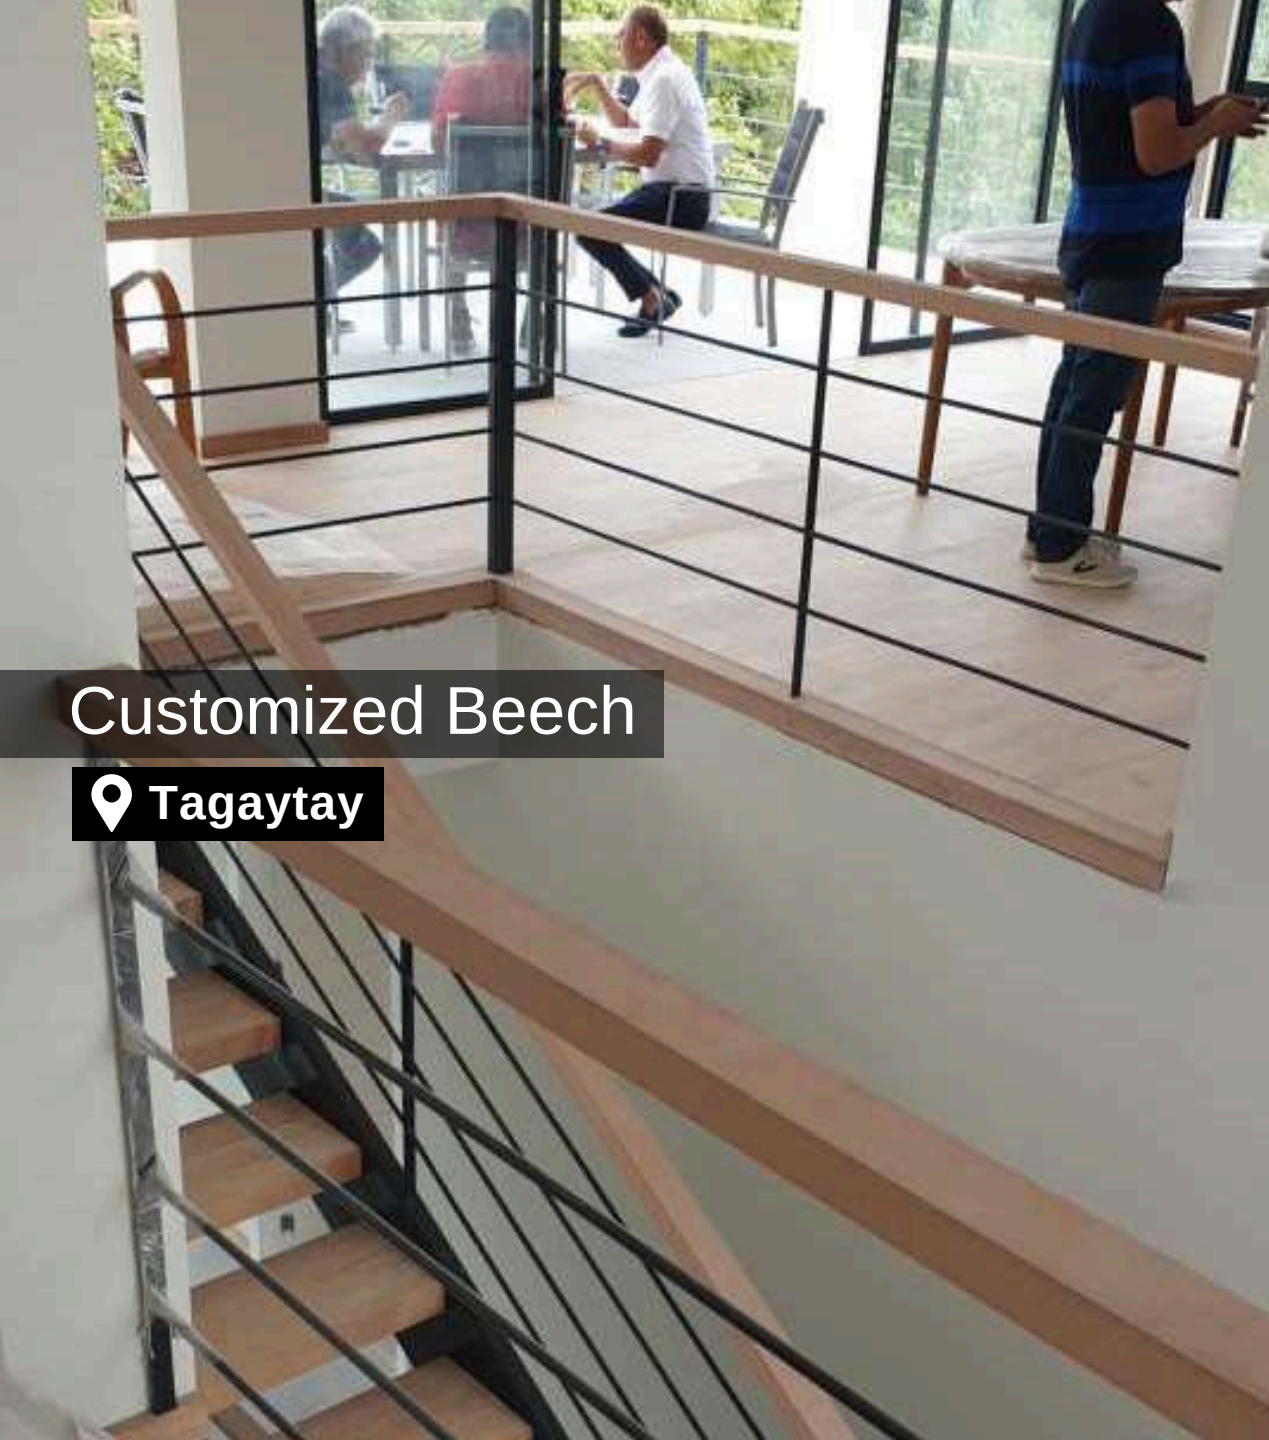

→ Solid Edge-glued

- Versatile thickness and width options. Highly resistant to warping. Suitable for all wood types.

→ Solid One-piece

- Needs to be minimum 40mm thick
Quarter sawn best for stability Not all wood species suitable

Rosewood

📍 Cabuyao, Laguna

Rosewood

📍 Nuvali, Laguna

Stained Ash

Ash

Customized Beech

📍 Tagaytay

Oak steps –Walnut finish

SOLIDWOOD
www.solidwood.ph

OAK (Customized) Oak steps is in fashion. This can be produced in various thicknesses and lengths. Also suitable for staining to Walnut color.

FILTRA Timber Warehouse